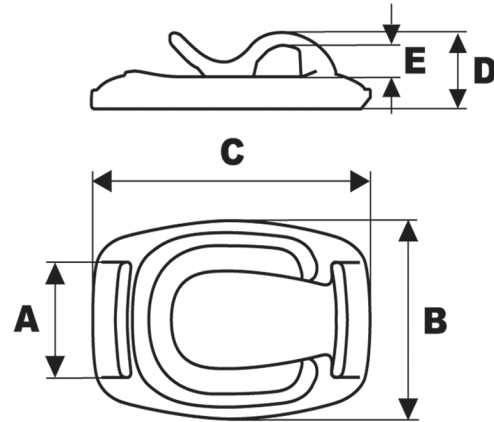

Mako Clip

The Mako Clip offers a unique and versatile attachment product for keys or other items, designed for one hand operation. The Mako Clip can be attached to webbing for tethered applications or anchored using both web loops.

Lacing Option 1

Lacing Option 2

Material Color A B C D E

Mako Clip

829-2000

A	B	14.0	23.9	36.9	9.2	4.3 Dia.
---	---	------	------	------	-----	----------

All dimensions in mm.